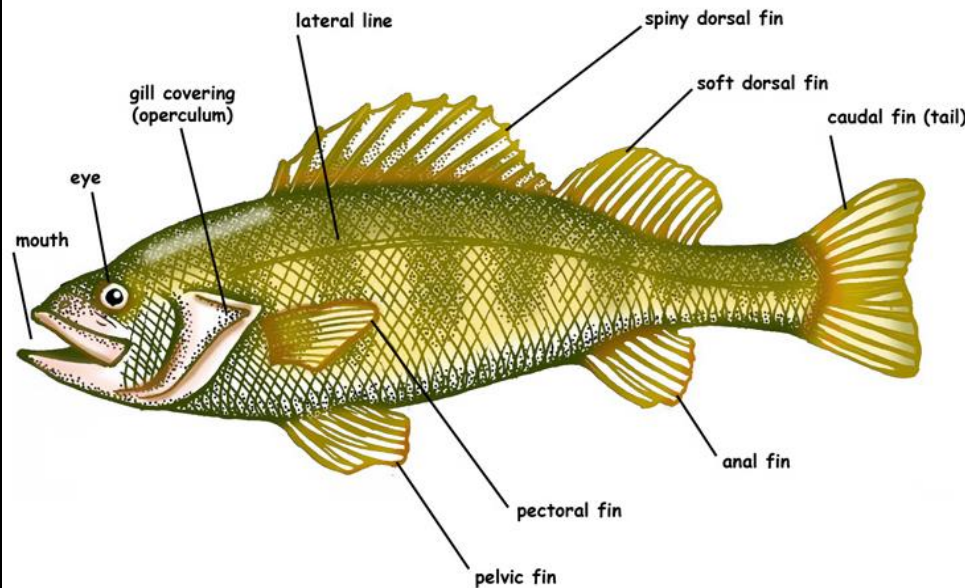

Mayfly

Ephemera invaria

large, clear wings

2 long tails

antennae

6 legs

3 body parts: head, thorax, abdomen

www.exploringnature.org

©Sheri Amsel

Atlas Moth

Atticus atlas

the front wings end in a little hook that looks like the head of a snake to scare off predators

feathered antennae

6 legs

3 body parts: head, thorax, abdomen

wings are orange-brown colored with greenish edges

www.exploringnature.org

©Sheri Amsel

Deer Mouse

Peromyscus maniculatus

large ears

brown fur on top, white underneath

large, beady eyes

whiskers

long bicolored tail, dark on top and white below

©Sheri Amsel

www.exploringnature.org

Yellow Perch

Perca flavescens

lateral line

spiny dorsal fin

gill covering (operculum)