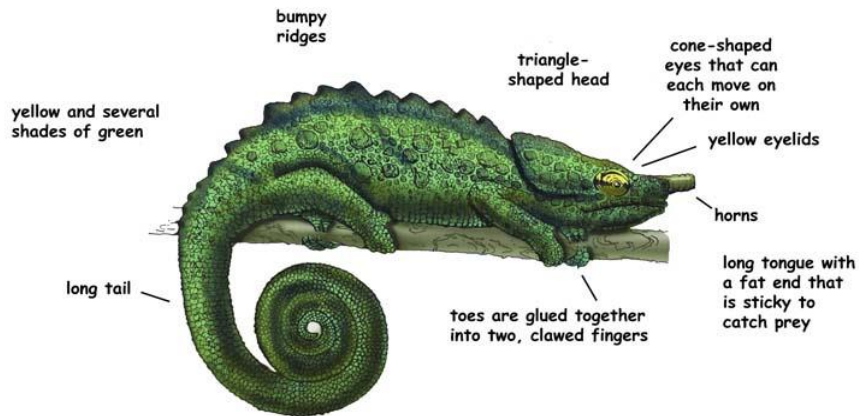

Parson's Chameleon

Calumma parsonii

www.exploringnature.org

©Sheri Amsel