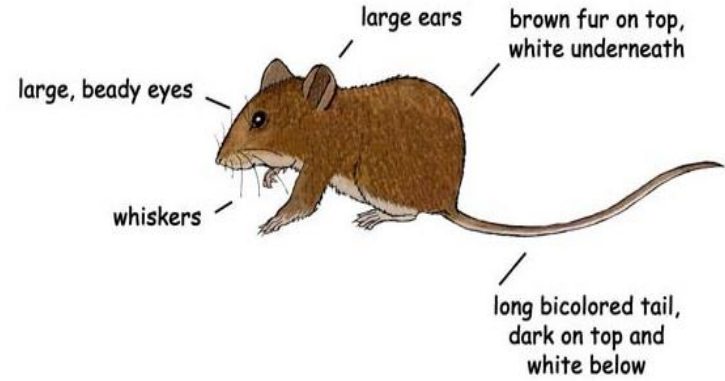

Mayfly

Ephemera invaria

large, clear wings

2 long tails

antennae

6 legs

3 body parts: head, thorax, abdomen

www.exploringnature.org

©Sheri Amsel

Atlas Moth

Atticus atlas

the front wings end in a little hook that looks like the head of a snake to scare off predators

feathered antennae

6 legs

3 body parts: head, thorax, abdomen

wings are orange-brown colored with greenish edges

www.exploringnature.org

©Sheri Amsel

Deer Mouse

Peromyscus maniculatus

large ears

brown fur on top, white underneath

large, beady eyes

whiskers

long bicolored tail, dark on top and white below

©Sheri Amsel

www.exploringnature.org

Yellow Perch

Perca flavescens

lateral line

spiny dorsal fin

gill covering (operculum)