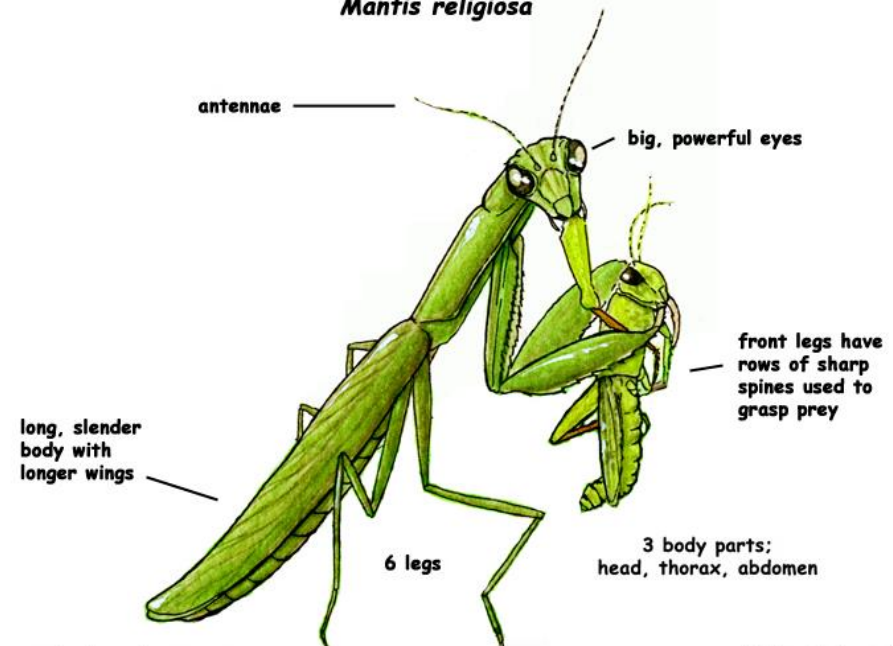

www.exploringnature.org

©Sheri Amsel

Deer Mouse

Peromyscus maniculatus

large ears

brown fur on top, white underneath

large, beady eyes

whiskers

long bicolored tail, dark on top and white below

©Sheri Amsel

www.exploringnature.org

Yellow Perch

Perca flavescens

lateral line

spiny dorsal fin

gill covering (operculum)

soft dorsal fin

caudal fin (tail)

eye

mouth

pectoral fin

anal fin

pelvic fin

©Sheri Amsel

www.exploringnature.org

Praying Mantis

Mantis religiosa

antennae

big, powerful eyes

long, slender body with longer wings

front legs have rows of sharp spines used to grasp prey

6 legs