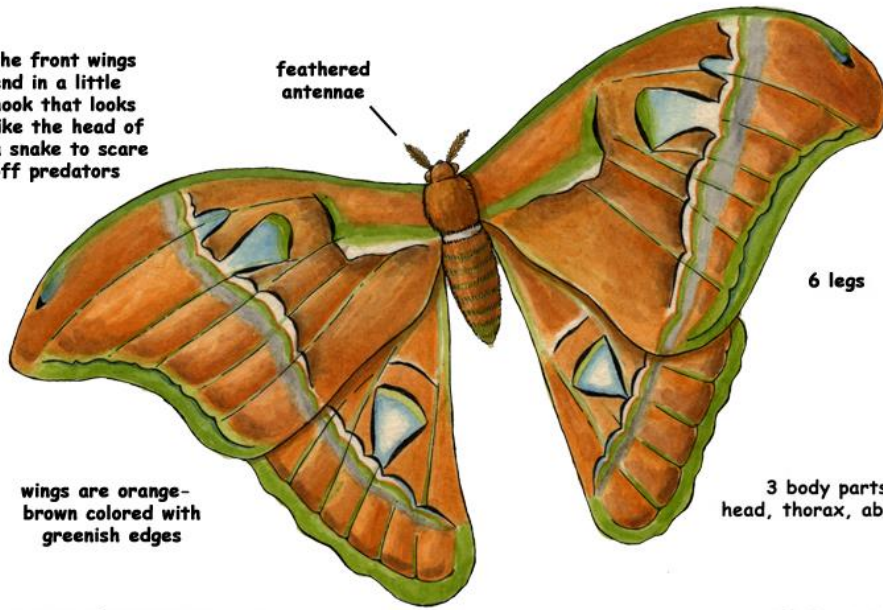

males have thick mane around head and shoulders

fur is a tawny yellow color

long tail

powerful front legs for striking prey

retractable claws

tufted end

©Sheri Amsel

www.exploringnature.org

Mayfly

Ephemera invaria

large, clear wings

2 long tails

antennae

6 legs

3 body parts: head, thorax, abdomen

www.exploringnature.org

©Sheri Amsel

Atlas Moth

Atticus atlas

the front wings end in a little hook that looks like the head of a snake to scare off predators

feathered antennae

6 legs

3 body parts: head, thorax, abdomen

wings are orange-brown colored with greenish edges

www.exploringnature.org

©Sheri Amsel

Deer Mouse

Peromyscus maniculatus

large ears

brown fur on top, white underneath

large, beady eyes

whiskers