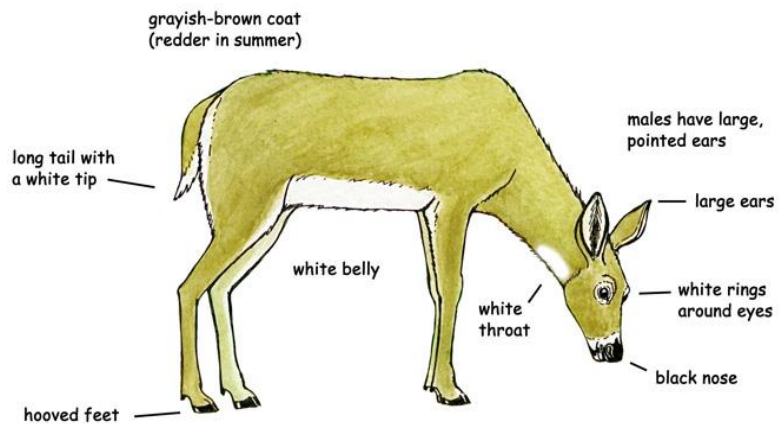

White-Tailed Deer

Odocoileus virginianus

©Sheri Amsel