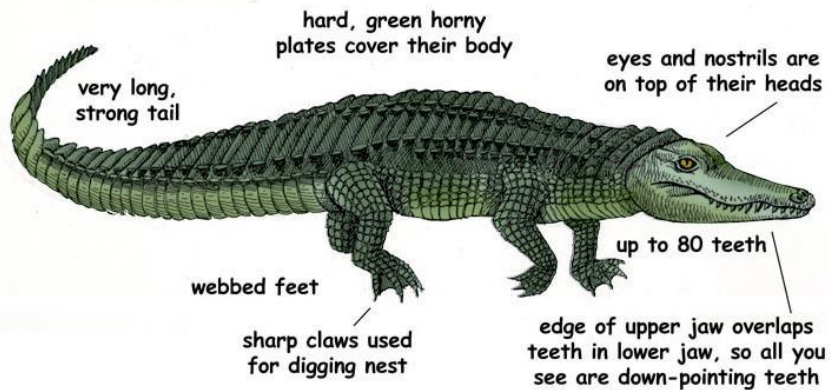

American Alligator

Alligator mississippiensis

www.exploringnature.org

©Sheri Amsel