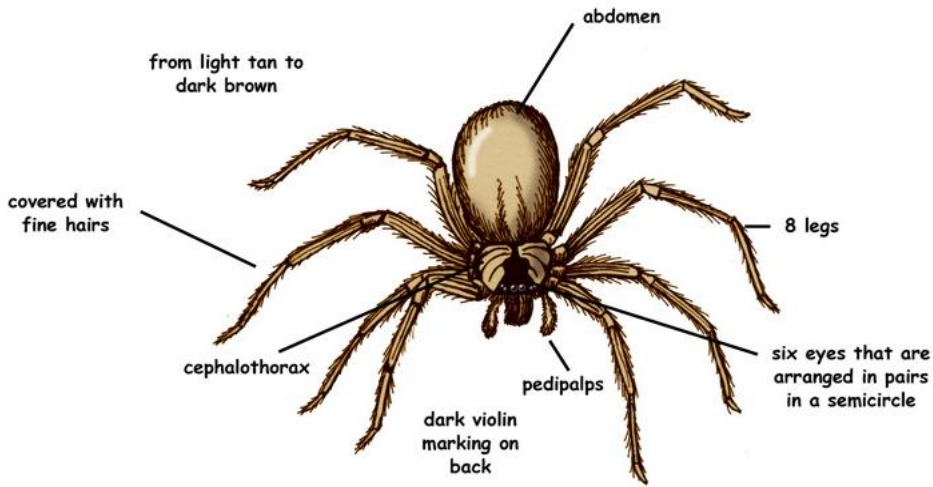

www.exploringnature.org

©Sheri Amsel

Deer Mouse

Peromyscus maniculatus

large ears

brown fur on top, white underneath

large, beady eyes

whiskers

long bicolored tail, dark on top and white below

©Sheri Amsel

www.exploringnature.org

Yellow Perch

Perca flavescens

lateral line

spiny dorsal fin

gill covering (operculum)

www.exploringnature.org

Praying Mantis

Mantis religiosa

antennae

big, powerful eyes

long, slender body with longer wings

front legs have rows of sharp spines used to grasp prey

6 legs

3 body parts: head, thorax, abdomen

www.exploringnature.org

©Sheri Amsel

Brown Recluse Spider

Loxosceles reclusa

©Sheri Amsel

www.exploringnature.org

Tiger